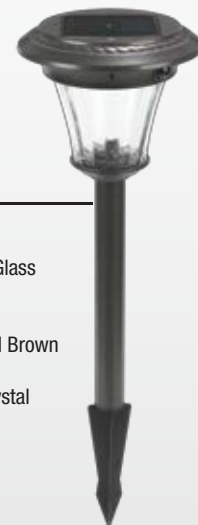

IN-STOCK CATALOG

DURACELL[®] SOLAR[™]

SS3P

SS3P-P4-BK-T6

LENS	Plastic
COLOR TEMP	5600K
LUMENS	45/36
FINISH	Black
CONSTRUCTION	Plastic
SOLAR PANEL	Monocrystal
PACK SIZE	6

SS3C

SS3C-P5-BKT-1

LENS	Plastic
COLOR TEMP	5600K
LUMENS	60/48
FINISH	Black Textured
CONSTRUCTION	Cast Metal
SOLAR PANEL	Monocrystal
PACK SIZE	1

SS3P

SS3P-P2-BK-T6

LENS	Plastic
COLOR TEMP	5600K
LUMENS	15/12
FINISH	Black
CONSTRUCTION	Plastic
SOLAR PANEL	Monocrystal
PACK SIZE	6

RS2PB

RS2PB-R5-DB-T6

LENS	Ribbed Plastic
COLOR TEMP	5600K
LUMENS	5
FINISH	Dark Brown
CONSTRUCTION	Plastic
SOLAR PANEL	Monocrystal
PACK SIZE	6

RS26M

RS26M-S90M-CB-W1

LENS	Ribbed Glass
COLOR TEMP	5600K
LUMENS	90/9
FINISH	Charcoal Brown
CONSTRUCTION	Metal
SOLAR PANEL	Monocrystal
PACK SIZE	1

RS97Ma

RS97Ma-R5-CB-4

LENS	Glass
COLOR TEMP	5600K
LUMENS	5
FINISH	Charcoal Brown
CONSTRUCTION	Metal
SOLAR PANEL	Monocrystal
PACK SIZE	4

G3152B

G3152B-P3-GN-1

LENS	Plastic
COLOR TEMP	5600K
LUMENS	30
FINISH	Grey
CONSTRUCTION	Polyresin
SOLAR PANEL	Monocrystal
PACK SIZE	1

RS84Me

RS84Me-R10-SS-W1

LENS	Seeded Glass
COLOR TEMP	5600K
LUMENS	10
FINISH	Stainless Steel
CONSTRUCTION	Metal
SOLAR PANEL	Monocrystal
PACK SIZE	1